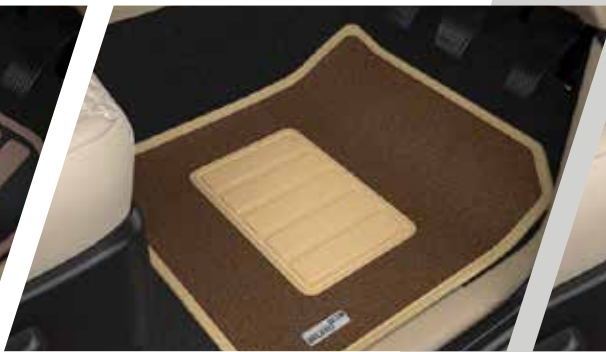

mahindra *Rise*
GENUINE ACCESSORIES

**NEW STYLE FOR
THE NEW TOUGH.**

neo
BOLERO

STYLISH BODY KITS

- Front & Rear Door Cladding
- Wheel Arches
- Front Bumper Add On
- Rear Bumper Add On

FLOOR MATS

Designer Mat

Brown Carpet Mat

Black PVC Mat

- Printed Carpet Mat
- Transparent PVC Mat

COMFORTABLE SEAT COVERS

Faux Leather Seat Cover

Fabric+Vinyl Seat Cover

- Premium Seat Cover
- Perforated Insert Seat Cover
- Embossed Insert Seat Cover

Convenience: We have over 300 dealerships that stock Mahindra Genuine Accessories. Select the accessories of your choice at the time of booking our Bolero Neo and your M&M dealer will have it fitted on your vehicle before delivery to provide the comfort of driving out in a fully accessorised/loaded SUV with complete confidence.